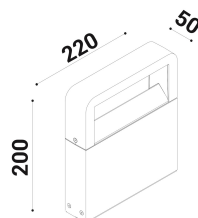

cod. 900221025

Metoo Bollard

Bollard for ground or solid surface installation. EN47100 die-cast aluminium made and extruded aluminium for pole, 2 sizes available (h.200mm; h.400mm) integral inox fixing plate. Powder polyester coated on treated layer to prevent corrosion, available in four standard colours. Tempered transparent glass diffuser, mechanically fixed with silicon glue.

alluminio

TECHNICAL DATA

Volt: 220-240
 Lighting source: 10W @230V W led
 Power: 10W @230V
 Color temperature: 4000K
 Lumen: 362
 Beam: diffuso
 Class: I
 IP: IP65

SIZE

FOTOMETRIC DATA

diomede

DIOMEDE SRL
 LET THERE BE LIGHT