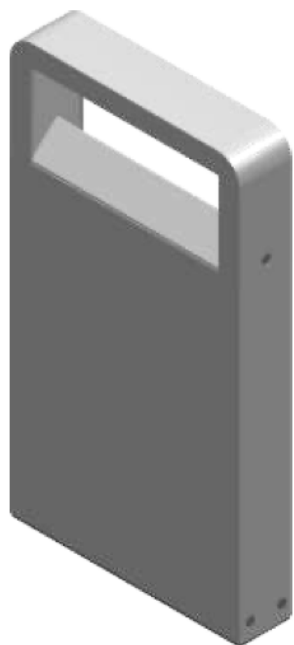

cod. 900221025

Metoo Bollard

Bollard for ground or solid surface installation. EN47100 die-cast aluminium made and extruded aluminium for pole, 2 sizes available (h.200mm; h.400mm) integral inox fixing plate. Powder polyester coated on treated layer to prevent corrosion, available in four standard colours. Tempered transparent glass diffuser, mechanically fixed with silicon glue.

alluminio

TECHNICAL DATA

Volt: 220-240
 Lighting source: 10W @230V W led
 Power: 10W @230V
 Color temperature: 4000K
 Lumen: 362
 Beam: diffuso
 Class: I
 IP: IP65

SIZE

FOTOMETRIC DATA

diomede

DIOMEDE SRL
 LET THERE BE LIGHT