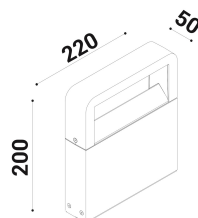

cod. 900221022

Metoo Bollard

Bollard for ground or solid surface installation. EN47100 die-cast aluminium made and extruded aluminium for pole, 2 sizes available (h.200mm; h.400mm) integral inox fixing plate. Powder polyester coated on treated layer to prevent corrosion, available in four standard colours. Tempered transparent glass diffuser, mechanically fixed with silicon glue.

bianco

TECHNICAL DATA

Volt: 220-240V
 Lighting source: 10W @230V W led
 Power: 10W @230V
 Color temperature: 4000K
 Lumen: 362
 Beam: diffuso
 Class: I
 IP: IP65

SIZE

FOTOMETRIC DATA

diomede

DIOMEDE SRL
 LET THERE BE LIGHT