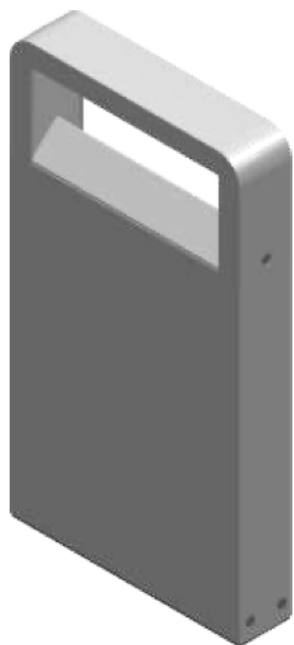

cod. 900221022

Metoo Bollard

Bollard for ground or solid surface installation. EN47100 die-cast aluminium made and extruded aluminium for pole, 2 sizes available (h.200mm; h.400mm) integral inox fixing plate. Powder polyester coated on treated layer to prevent corrosion, available in four standard colours. Tempered transparent glass diffuser, mechanically fixed with silicon glue.

bianco

TECHNICAL DATA

Volt: 220-240V
 Lighting source: 10W @230V W led
 Power: 10W @230V
 Color temperature: 4000K
 Lumen: 362
 Beam: diffuso
 Class: I
 IP: IP65

SIZE

FOTOMETRIC DATA

diomede

DIOMEDE SRL
 LET THERE BE LIGHT