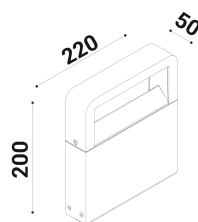

cod. 900221015

Metoo Bollard

Bollard for ground or solid surface installation. EN47100 die-cast aluminium made and extruded aluminium for pole, 2 sizes available (h.200mm; h.400mm) integral inox fixing plate. Powder polyester coated on treated layer to prevent corrosion, available in four standard colours. Tempered transparent glass diffuser, mechanically fixed with silicon glue.

alluminio

TECHNICAL DATA

Volt: 220-240
 Lighting source: 10W @230V W led
 Power: 10W @230V
 Color temperature: 4000K
 Lumen: 362
 Beam: diffuso
 Class: I
 IP: IP65

SIZE

FOTOMETRIC DATA