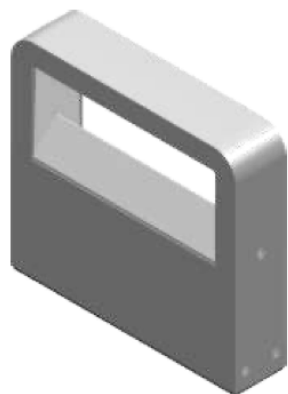

cod. 900221015

Metoo Bollard

Bollard for ground or solid surface installation. EN47100 die-cast aluminium made and extruded aluminium for pole, 2 sizes available (h.200mm; h.400mm) integral inox fixing plate. Powder polyester coated on treated layer to prevent corrosion, available in four standard colours. Tempered transparent glass diffuser, mechanically fixed with silicon glue.

alluminio

TECHNICAL DATA

Volt: 220-240
 Lighting source: 10W @230V W led
 Power: 10W @230V
 Color temperature: 4000K
 Lumen: 362
 Beam: diffuso
 Class: I
 IP: IP65

SIZE

FOTOMETRIC DATA