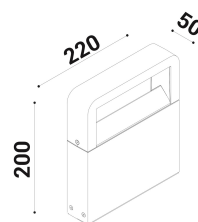

cod. 900221014

Metoo Bollard

Bollard for ground or solid surface installation. EN47100 die-cast aluminium made and extruded aluminium for pole, 2 sizes available (h.200mm; h.400mm) integral inox fixing plate. Powder polyester coated on treated layer to prevent corrosion, available in four standard colours. Tempered transparent glass diffuser, mechanically fixed with silicon glue.

grafite

TECHNICAL DATA

Volt: 220-240V
 Lighting source: 10W @230V W led
 Power: 10W @230V
 Color temperature: 4000K
 Lumen: 362
 Beam: diffuso
 Class: I
 IP: IP65

SIZE

FOTOMETRIC DATA

diomede

DIOMEDE SRL
 LET THERE BE LIGHT