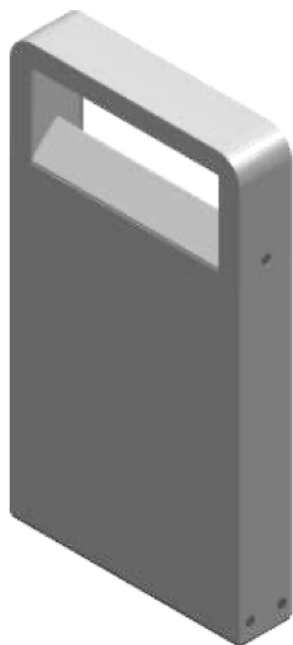

cod. 900211024

## Metoo Bollard

Bollard for ground or solid surface installation. EN47100 die-cast aluminium made and extruded aluminium for pole, 2 sizes available (h.200mm; h.400mm) integral inox fixing plate. Powder polyester coated on treated layer to prevent corrosion, available in four standard colours. Tempered transparent glass diffuser, mechanically fixed with silicon glue.

## TECHNICAL DATA

Volt: 220-240V  
 Lighting source: 10W @230V W led  
 Power: 10W @230V  
 Color temperature: 3000K  
 Lumen: 362  
 Beam: diffuso  
 Class: I  
 IP: IP65