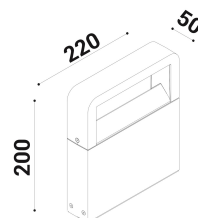

## Metoo Bollard

Bollard for ground or solid surface installation. EN47100 die-cast aluminium made and extruded aluminium for pole, 2 sizes available (h.200mm; h.400mm) integral inox fixing plate. Powder polyester coated on treated layer to prevent corrosion, available in four standard colours. Tempered transparent glass diffuser, mechanically fixed with silicon glue.

## SIZE