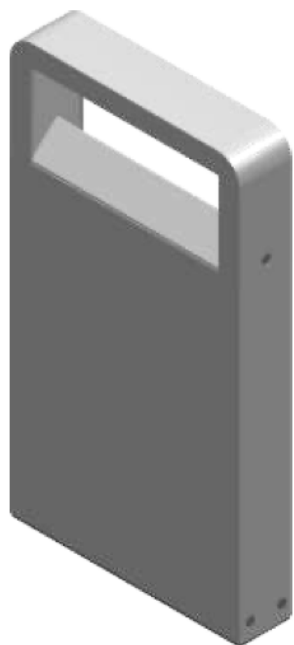

cod. 900211023

# Metoo Bollard

Bollard for ground or solid surface installation. EN47100 die-cast aluminium made and extruded aluminium for pole, 2 sizes available (h.200mm; h.400mm) integral inox fixing plate. Powder polyester coated on treated layer to prevent corrosion, available in four standard colours. Tempered transparent glass diffuser, mechanically fixed with silicon glue.

sabbia

---

TECHNICAL DATA

Volt: 220-240  
 Lighting source: 10W @230V W led  
 Power: 10W @230V  
 Color temperature: 3000K  
 Lumen: 362  
 Beam: diffuso  
 Class: I  
 IP: IP65

SIZE

FOTOMETRIC DATA

---

**diomede**