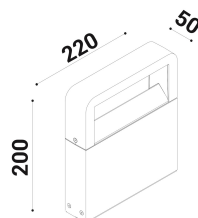

# Metoo Bollard

Bollard for ground or solid surface installation. EN47100 die-cast aluminium made and extruded aluminium for pole, 2 sizes available (h.200mm; h.400mm) integral inox fixing plate. Powder polyester coated on treated layer to prevent corrosion, available in four standard colours. Tempered transparent glass diffuser, mechanically fixed with silicon glue.

sabbia

---

TECHNICAL DATA

Volt: 220-240  
 Lighting source: 10W @230V W led  
 Power: 10W @230V  
 Color temperature: 3000K  
 Lumen: 362  
 Beam: diffuso  
 Class: I  
 IP: IP65

SIZE

FOTOMETRIC DATA

---

**diomede**