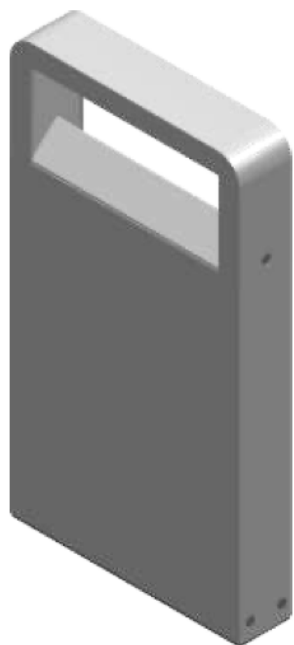

cod. 900211022

Metoo Bollard

Bollard for ground or solid surface installation. EN47100 die-cast aluminium made and extruded aluminium for pole, 2 sizes available (h.200mm; h.400mm) integral inox fixing plate. Powder polyester coated on treated layer to prevent corrosion, available in four standard colours. Tempered transparent glass diffuser, mechanically fixed with silicon glue.

bianco

TECHNICAL DATA

Volt: 220-240
 Lighting source: 10W @230V W led
 Power: 10W @230V
 Color temperature: 3000K
 Lumen: 362
 Beam: diffuso
 Class: I
 IP: IP65

SIZE

FOTOMETRIC DATA

diomede

DIOMEDE SRL
 LET THERE BE LIGHT