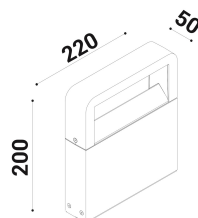

cod. 900211022

Metoo Bollard

Bollard for ground or solid surface installation. EN47100 die-cast aluminium made and extruded aluminium for pole, 2 sizes available (h.200mm; h.400mm) integral inox fixing plate. Powder polyester coated on treated layer to prevent corrosion, available in four standard colours. Tempered transparent glass diffuser, mechanically fixed with silicon glue.

bianco

TECHNICAL DATA

Volt: 220-240
 Lighting source: 10W @230V W led
 Power: 10W @230V
 Color temperature: 3000K
 Lumen: 362
 Beam: diffuso
 Class: I
 IP: IP65

SIZE

FOTOMETRIC DATA

diomede

DIOMEDE SRL
 LET THERE BE LIGHT