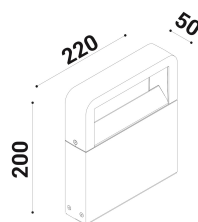

cod. 900211015

Metoo Bollard

Bollard for ground or solid surface installation. EN47100 die-cast aluminium made and extruded aluminium for pole, 2 sizes available (h.200mm; h.400mm) integral inox fixing plate. Powder polyester coated on treated layer to prevent corrosion, available in four standard colours. Tempered transparent glass diffuser, mechanically fixed with silicon glue.

alluminio

TECHNICAL DATA

Volt: 220-240
 Lighting source: 10W @230V W led
 Power: 10W @230V
 Color temperature: 3000K
 Lumen: 362
 Beam: diffuso
 Class: I
 IP: IP65

SIZE

FOTOMETRIC DATA