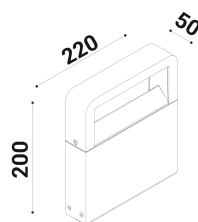

cod. 900211014

Metoo Bollard

Bollard for ground or solid surface installation. EN47100 die-cast aluminium made and extruded aluminium for pole, 2 sizes available (h.200mm; h.400mm) integral inox fixing plate. Powder polyester coated on treated layer to prevent corrosion, available in four standard colours. Tempered transparent glass diffuser, mechanically fixed with silicon glue.

grafite

TECHNICAL DATA

Volt: 220-240
 Lighting source: 10W @230V W led
 Power: 10W @230V
 Color temperature: 3000K
 Lumen: 362
 Beam: diffuso
 Class: I
 IP: IP65

SIZE

FOTOMETRIC DATA

diomede

DIOMEDE SRL
 LET THERE BE LIGHT