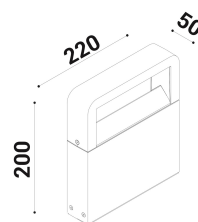

cod. 900211013

Metoo Bollard

Bollard for ground or solid surface installation. EN47100 die-cast aluminium made and extruded aluminium for pole, 2 sizes available (h.200mm; h.400mm) integral inox fixing plate. Powder polyester coated on treated layer to prevent corrosion, available in four standard colours. Tempered transparent glass diffuser, mechanically fixed with silicon glue.

sabbia

TECHNICAL DATA

Volt: 220-240
 Lighting source: 10W @230V W led
 Power: 10W @230V
 Color temperature: 3000K
 Lumen: 362
 Beam: diffuso
 Class: I
 IP: IP65

SIZE

FOTOMETRIC DATA

diomede

DIOMEDE SRL
 LET THERE BE LIGHT