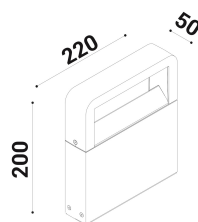

## Metoo Bollard

Bollard for ground or solid surface installation. EN47100 die-cast aluminium made and extruded aluminium for pole, 2 sizes available (h.200mm; h.400mm) integral inox fixing plate. Powder polyester coated on treated layer to prevent corrosion, available in four standard colours. Tempered transparent glass diffuser, mechanically fixed with silicon glue.

## SIZE